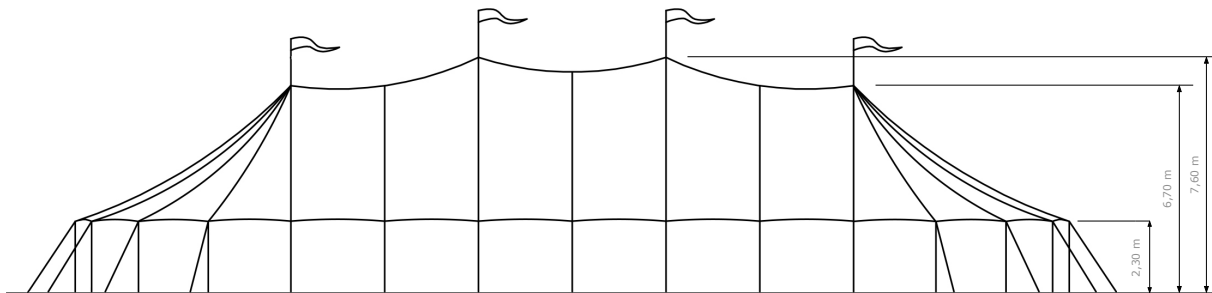

# 14 x 32m Silhouette Tent

**ORGANIC-CONCEPT**

exclusive tents for extraordinary events

14 x 32m Silhouette Tent

Floorplan