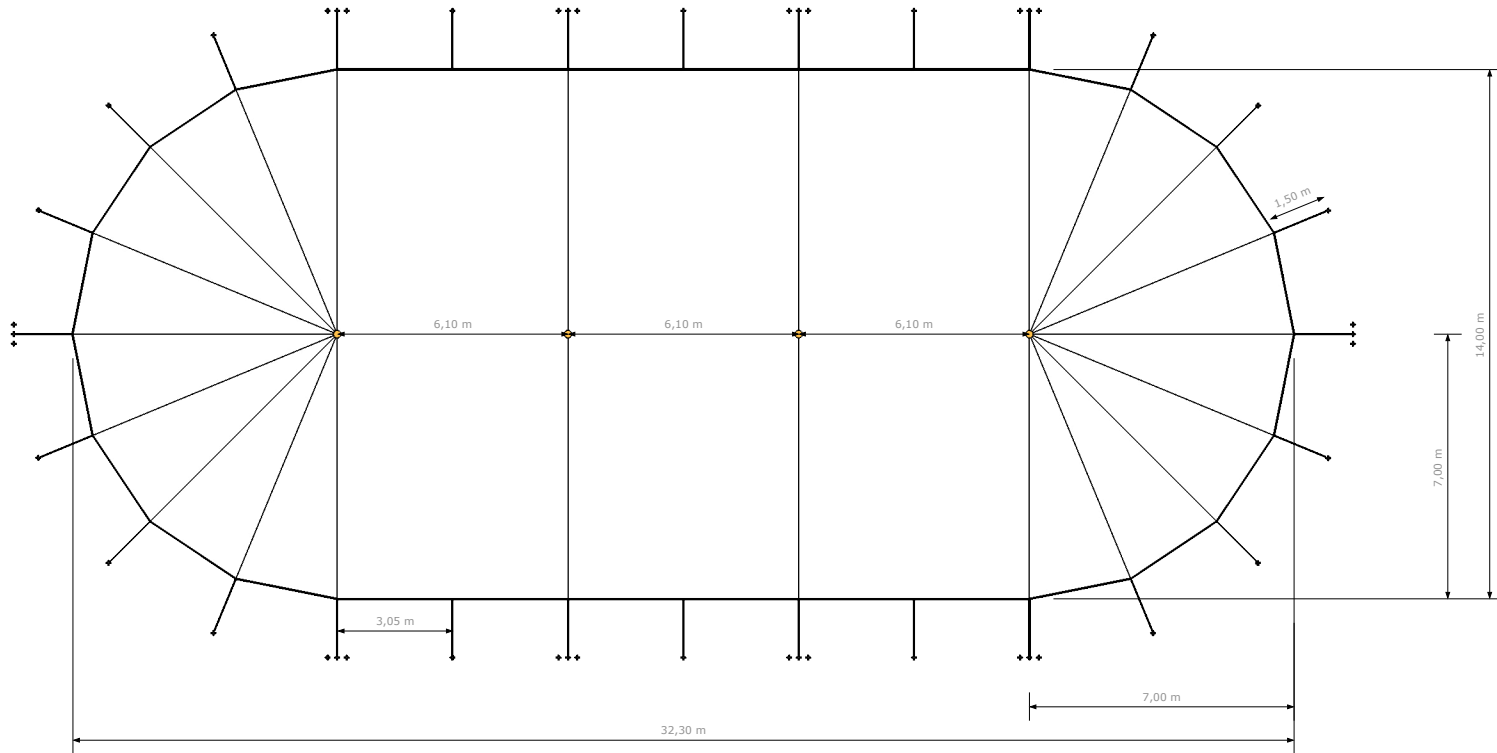

# 14 x 32m Silhouette Tent

**ORGANIC-CONCEPT**

exclusive tents for extraordinary events

14 x 32m Silhouette Tent

Floorplan